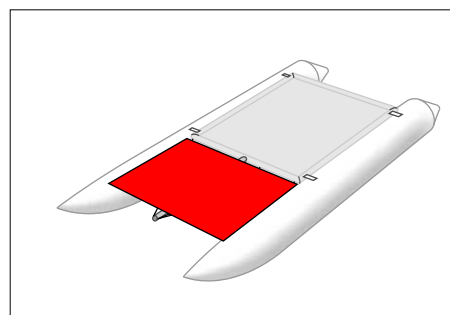

42038 Cable cover
Single units, unpacked, white plastic

42039 Trapeze complete

42040 Engine support

42140 Engine support

42041 Additional Trampoline
Maximum load 20 kg

42042 Flag

Indicator of wind direction on the top of the mast.

42043 A telephone case

Protects against running water and also against short immersion in water.

42044 Waterproof sacks

Sizes: 5, 12, 23 and 40 litres.

42045 **MiniCat Maintenance Kit**

42046 **Pressure Gauge**