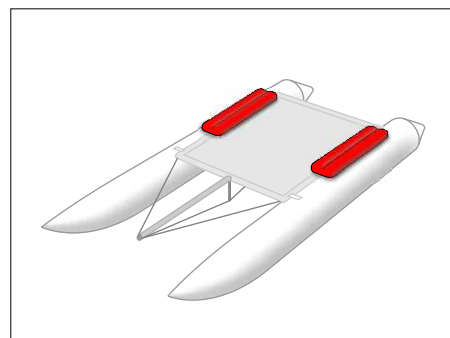

42047 **Electric pump**

The compressor powered by a car battery

42048 **Neopren shroud cover**

Pair

42049 **Float Support**

Aluminium alloy

42050 **Telescopic Paddle**

Length 500 - 1150 mm

42051 **Transport trolley**

42052 **Inflatable seats**

Pair, Size: 130x30x12 cm, Weight :1,4 kg

42153 **Rudder blade - Evoque**

Carbon

42154 **Boom - Evoque**

Carbon

42055 **Protective cover**